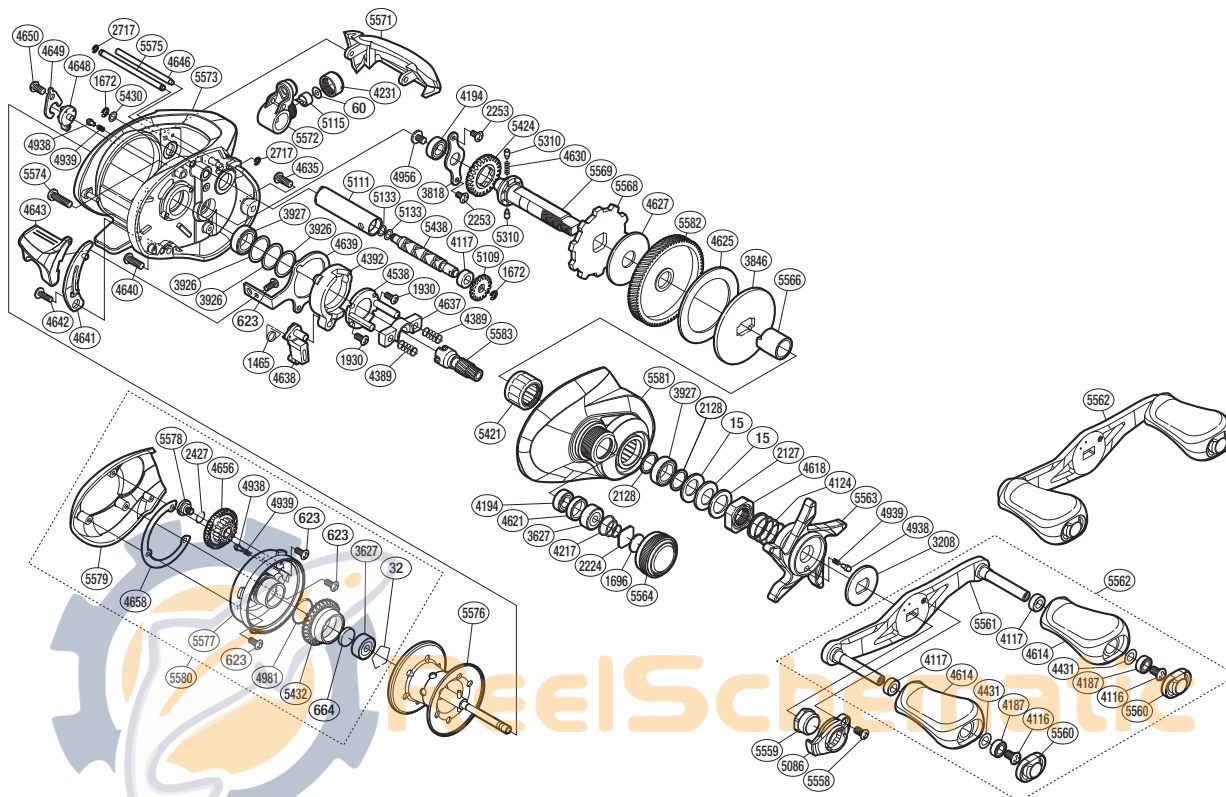

SHIMANO

CHRONARCH
MGL

SA-RB

CH MGL-150HG

Please note that the number of adjusting washers may not be the same as shown in the exploded views. (Adjustment will vary with each individual product.)

(51RH29C150X)

Part No.	Description	Part No.	Description	Part No.	Description
BNT0015	Drag Spring Washer	BNT4538	Clutch Cam Retainer	BNT5421	Roller Clutch Bearing
BNT0032	Bearing Retainer	BNT4614	Handle Knob	BNT5424	Idle Gear
BNT0060	Spacer	BNT4618	Star Drag Nut	BNT5430	Washer
BNT0623	Screw	BNT4621	Bearing Spacer	BNT5432	Brake Pipe Gear
BNT0664	Spacer B	BNT4625	Drag Washer	BNT5438	Worm Shaft
BNT1465	Clutch Pawl Spring	BNT4627	Drag Washer	BNT5558	Screw
BNT1672	E Lock	BNT4630	Idle Gear Spring	BNT5559	Handle Nut
BNT1696	Cast Control Spacer	BNT4635	Screw	BNT5560	Handle Knob Seal
BNT1930	Screw	BNT4637	Yoke	BNT5561	Handle Shank Assembly
BNT2127	Star Drag Spacer	BNT4638	Clutch Pawl	BNT5562	Handle Assembly
BNT2128	Bearing Washer	BNT4639	Clutch Plate	BNT5563	Star Drag
BNT2224	Spool Tension Spacer	BNT4640	Screw	BNT5564	Cast Control Cap
BNT2253	Screw	BNT4641	Clutch Bar Guide	BNT5566	Roller Clutch Inner Tube
BNT2427	O Ring	BNT4642	Screw	BNT5568	Anti-Reverse Ratchet
BNT2717	E Lock	BNT4643	Quick-Fire li Clutch Bar	BNT5569	Drive Shaft
BNT3208	Star Drag Click Plate	BNT4646	Stabilizer Bar	BNT5571	Level Wind Protector
BNT3627	Ball Bearing	BNT4648	Side Plate Cam Lever	BNT5572	Line Guide
BNT3818	Drive Shaft Retainer	BNT4649	Cam Lever Retainer	BNT5573	Frame
BNT3846	Key Washer	BNT4650	Screw	BNT5574	Screw
BNT3926	Washer	BNT4656	Br Dial	BNT5575	Line Guard
BNT3927	Ball Bearing	BNT4658	Washer	BNT5576	Spool Assembly
BNT4116	Screw	BNT4938	Click Pin	BNT5577	Brake Case
BNT4117	Bushing	BNT4939	Click Spring	BNT5578	Screw
BNT4124	Star Drag Spring	BNT4956	Screw	BNT5579	Left Side Plate
BNT4187	Ball Bearing	BNT4981	O Ring	BNT5580	Left Side Plate Assembly
BNT4194	Ball Bearing	BNT5086	Handle Retainer	BNT5581	Right Side Plate
BNT4217	Spool Tension Spring	BNT5109	Idle Gear	BNT5582	Drive Gear
BNT4231	Pawl Cap	BNT5111	Level Wind Guard	BNT5583	Pinion Gear
BNT4389	Yoke Spring	BNT5115	Line Guide Pawl		
BNT4392	Clutch Cam	BNT5133	Washer		
BNT4431	Washer	BNT5310	Idle Gear Pin		
				BNT4692	B-100 Oil (accessory)